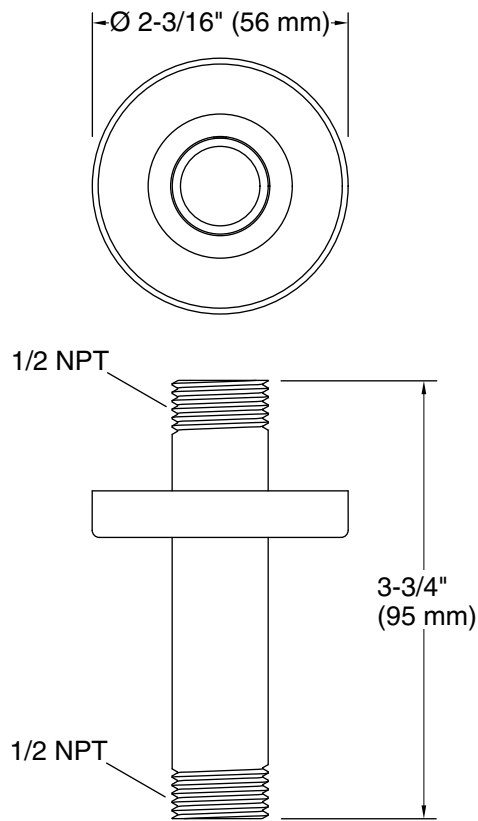

Technical Information

All product dimensions are nominal.